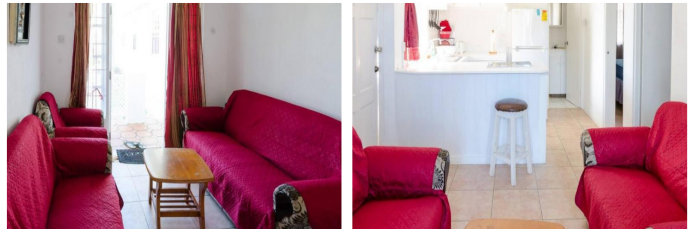

LongBeach Retreat

Price: 1300 USD

Address: #29 Park Road, Chancery Lane

Description:

Cute, compact 2-bedroom apartments near Airport and Long Beach, Christ Church. Great for couples with small children and pets.

Long Beach is located on the south east of the island at the intersection of the Atlantic Ocean and the Caribbean Sea. It offers a wide expansive white, sandy beach with tropical foliage, adjacent to a mangrove area with tropical migrant birds.

- Wind Surfing is available at Long Beach and Silver Sands
- walking distance to mini supermarket
- 15 minutes drive or via public trans to the small picturesque fishing village of Oistins (world famous Friday night fish fry)
- 15 minutes to golf at the Barbados Golf Club
- Easy access to Bridgetown, the island's capital via taxi or public transportation

---

Agent name: Mark Clarke

Listing type: House for rent

Bathrooms: 1

Bedrooms: 2

Listing status: Active

Property type: Apartment